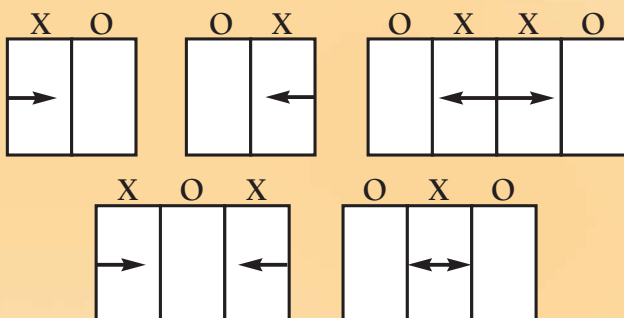

B-57 GARDEN PATIO DOOR

This elegant patio door with stylish raised bottom plates that add character to your doorway.

OPTIONS

- Security bar
- Foot-lock
- Nailing fin (4 9/16" or 6 9/16" behind nail fin)
- LOW-E glass with argon

Interior Georgian grille

Choice of interior and exterior mouldings

CHOICE OF OPENINGS (exterior view)

(X = is operating, O = is stationary)

STANDARD MEASUREMENT

B-57 Patio and Garden Patio Door

2 Sashes

Width		Height	
Frame	R.S.O.	Frame	R.S.O.
1496	1521	2019	2045
58 7/8"	59 7/8"	79 1/2"	80 1/2"
1800	1825	2080	2105
70 7/8"	71 7/8"	81 7/8"	82 7/8"
2400	2425		
94 1/2"	95 1/2"		